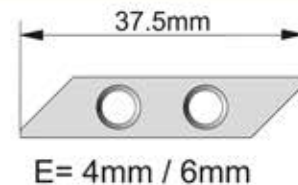

PORTE-PLAQUETTES KLEMMHALTER INSERTHOLDERS

PLAQUETTES PLÄTTCHEN INSERTS **L / R**

608L/R 7x7x150mm
609L/R 8x8x150mm
609 10L/R 10x10x150mm
609 12L/R 12x12x150mm
609 20L/R 20x20x150mm

627-V M2.5x7

630

610 L/R 10x10x100mm
611 L/R 10x10x150mm
612 L/R 12x12x100mm
613 L/R 12x12x150mm
614 L/R 14x14x150mm
622 L/R 16x16x100/140mm
623 L/R 20x20x100/140mm

628-V M3.5x9

615

715