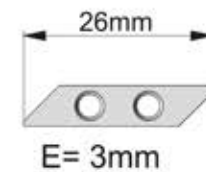

## PLAQUETTES PLÄTTCHEN INSERTS **L / R**

608L/R 7x7x150mm  
609L/R 8x8x150mm  
609 10L/R 10x10x150mm  
609 12L/R 12x12x150mm  
609 20L/R 20x20x150mm

627-V M2.5x7

630

610 L/R 10x10x100mm  
611 L/R 10x10x150mm  
612 L/R 12x12x100mm  
613 L/R 12x12x150mm  
614 L/R 14x14x150mm  
622 L/R 16x16x100/140mm  
623 L/R 20x20x100/140mm