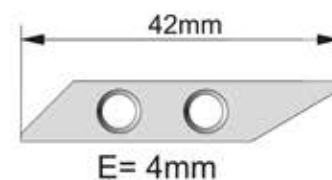

PORTE-PLAQUETTES KLEMMHALTER INSERTHOLDERS

PLAQUETTES PLÄTTCHEN INSERTS **L / R**

608L/R 7x7x150mm
609L/R 8x8x150mm
609 10L/R 10x10x150mm
609 12L/R 12x12x150mm
609 20L/R 20x20x150mm

627-V M2.5x7

630

610 L/R 10x10x100mm
611 L/R 10x10x150mm
612 L/R 12x12x100mm
613 L/R 12x12x150mm
614 L/R 14x14x150mm
622 L/R 16x16x100/140mm
623 L/R 20x20x100/140mm

628-V M3.5x9

615

715